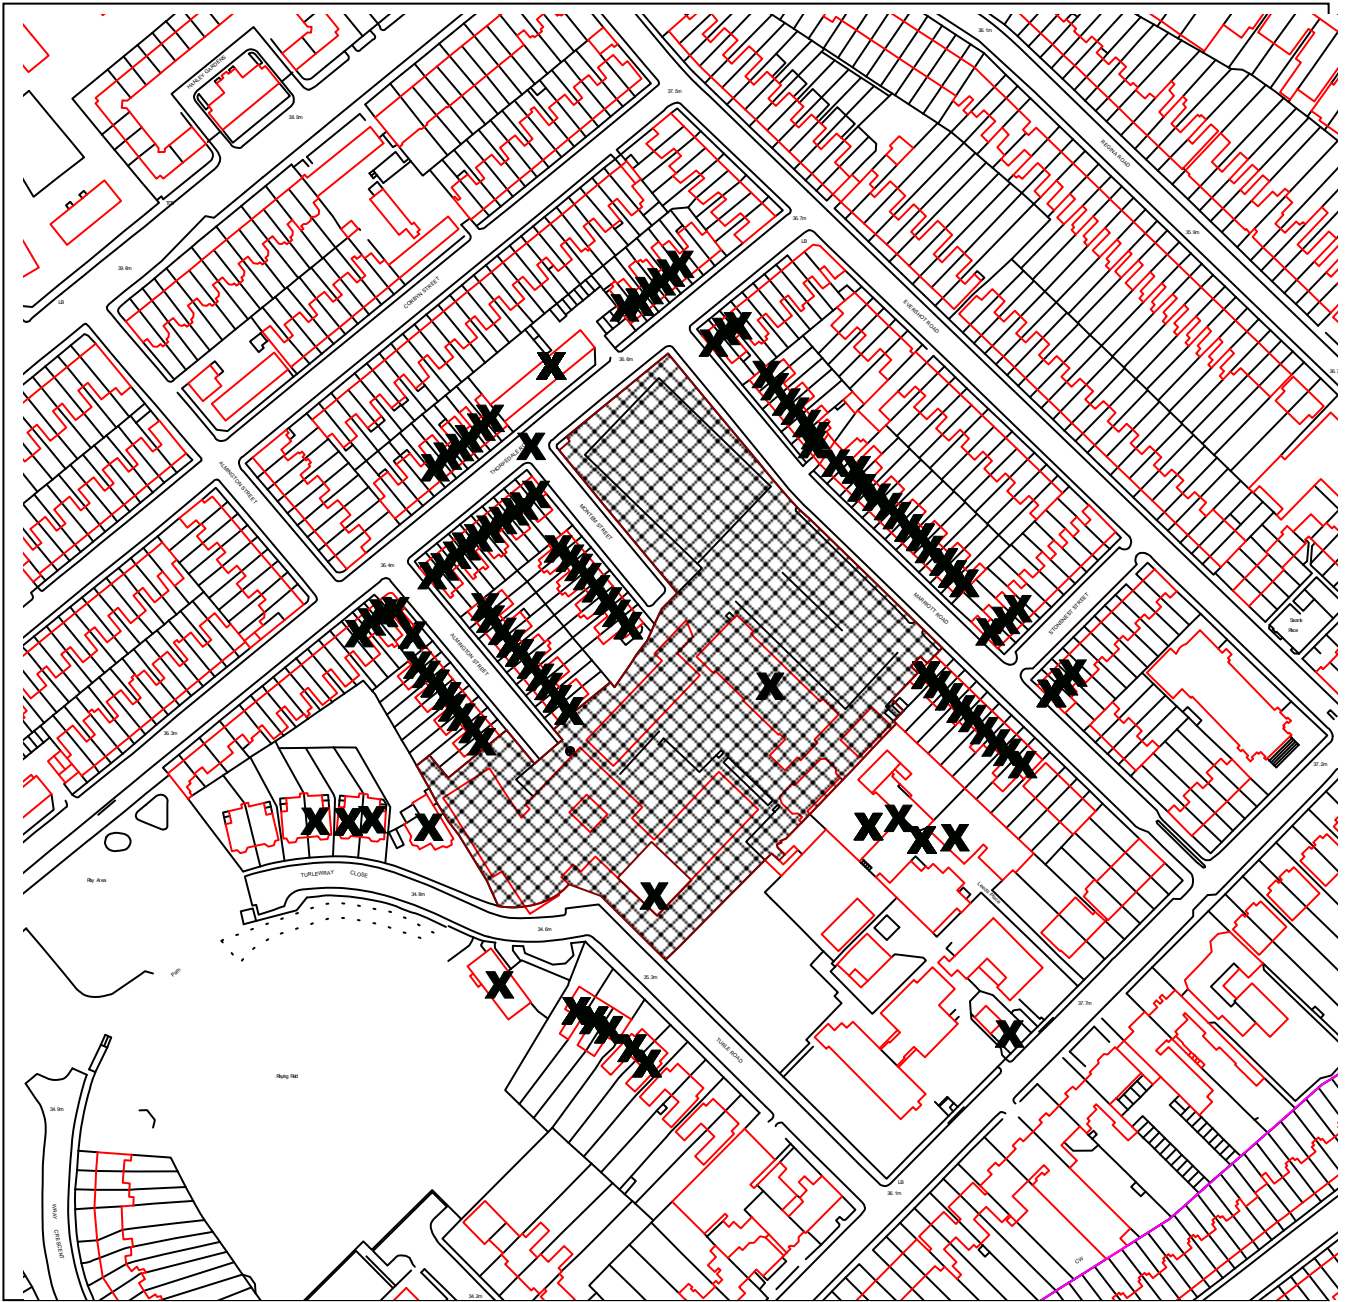

## DEVELOPMENT MANAGEMENT

PLANNING APPLICATION REF NO: P2014/1094/FUL

LOCATION: ISLINGTON ARTS AND MEDIA SCHOOL, 1 TURLE ROAD ISLINGTON N4 3LS

SCALE: 1:2500

This map is reproduced from Ordnance Survey material with the permission of Ordnance Survey on behalf of the Controller of Her Majesty's Stationery Office © Crown copyright. Unauthorised reproduction infringes Crown copyright and may lead to prosecution or civil proceedings.  
Islington Council, LA086452